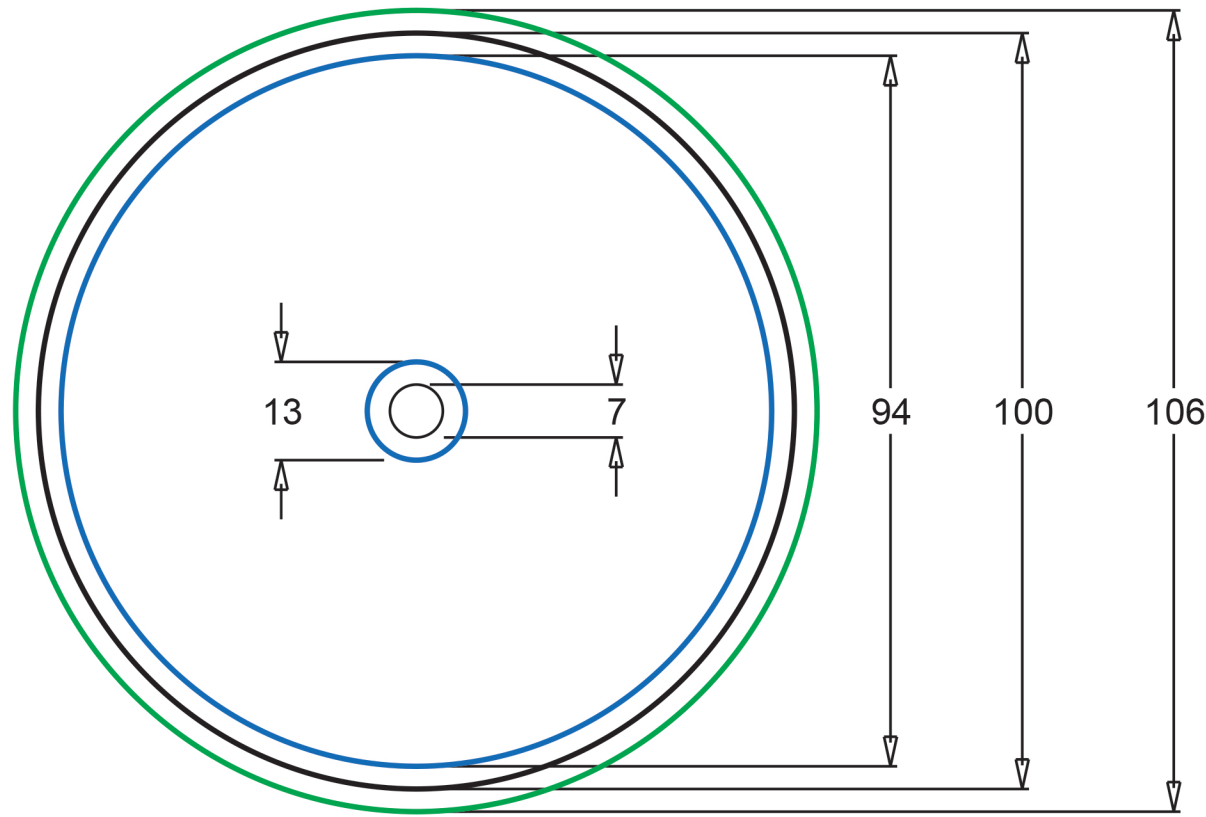

12" label - small center hole

- Outside bleed area (diameter 106mm)**
- Final format (diameter 100mm)**
- Inside bleed area (diameter 94mm and 13mm)**

NOTE: Set text in 3mm distance to the final edge