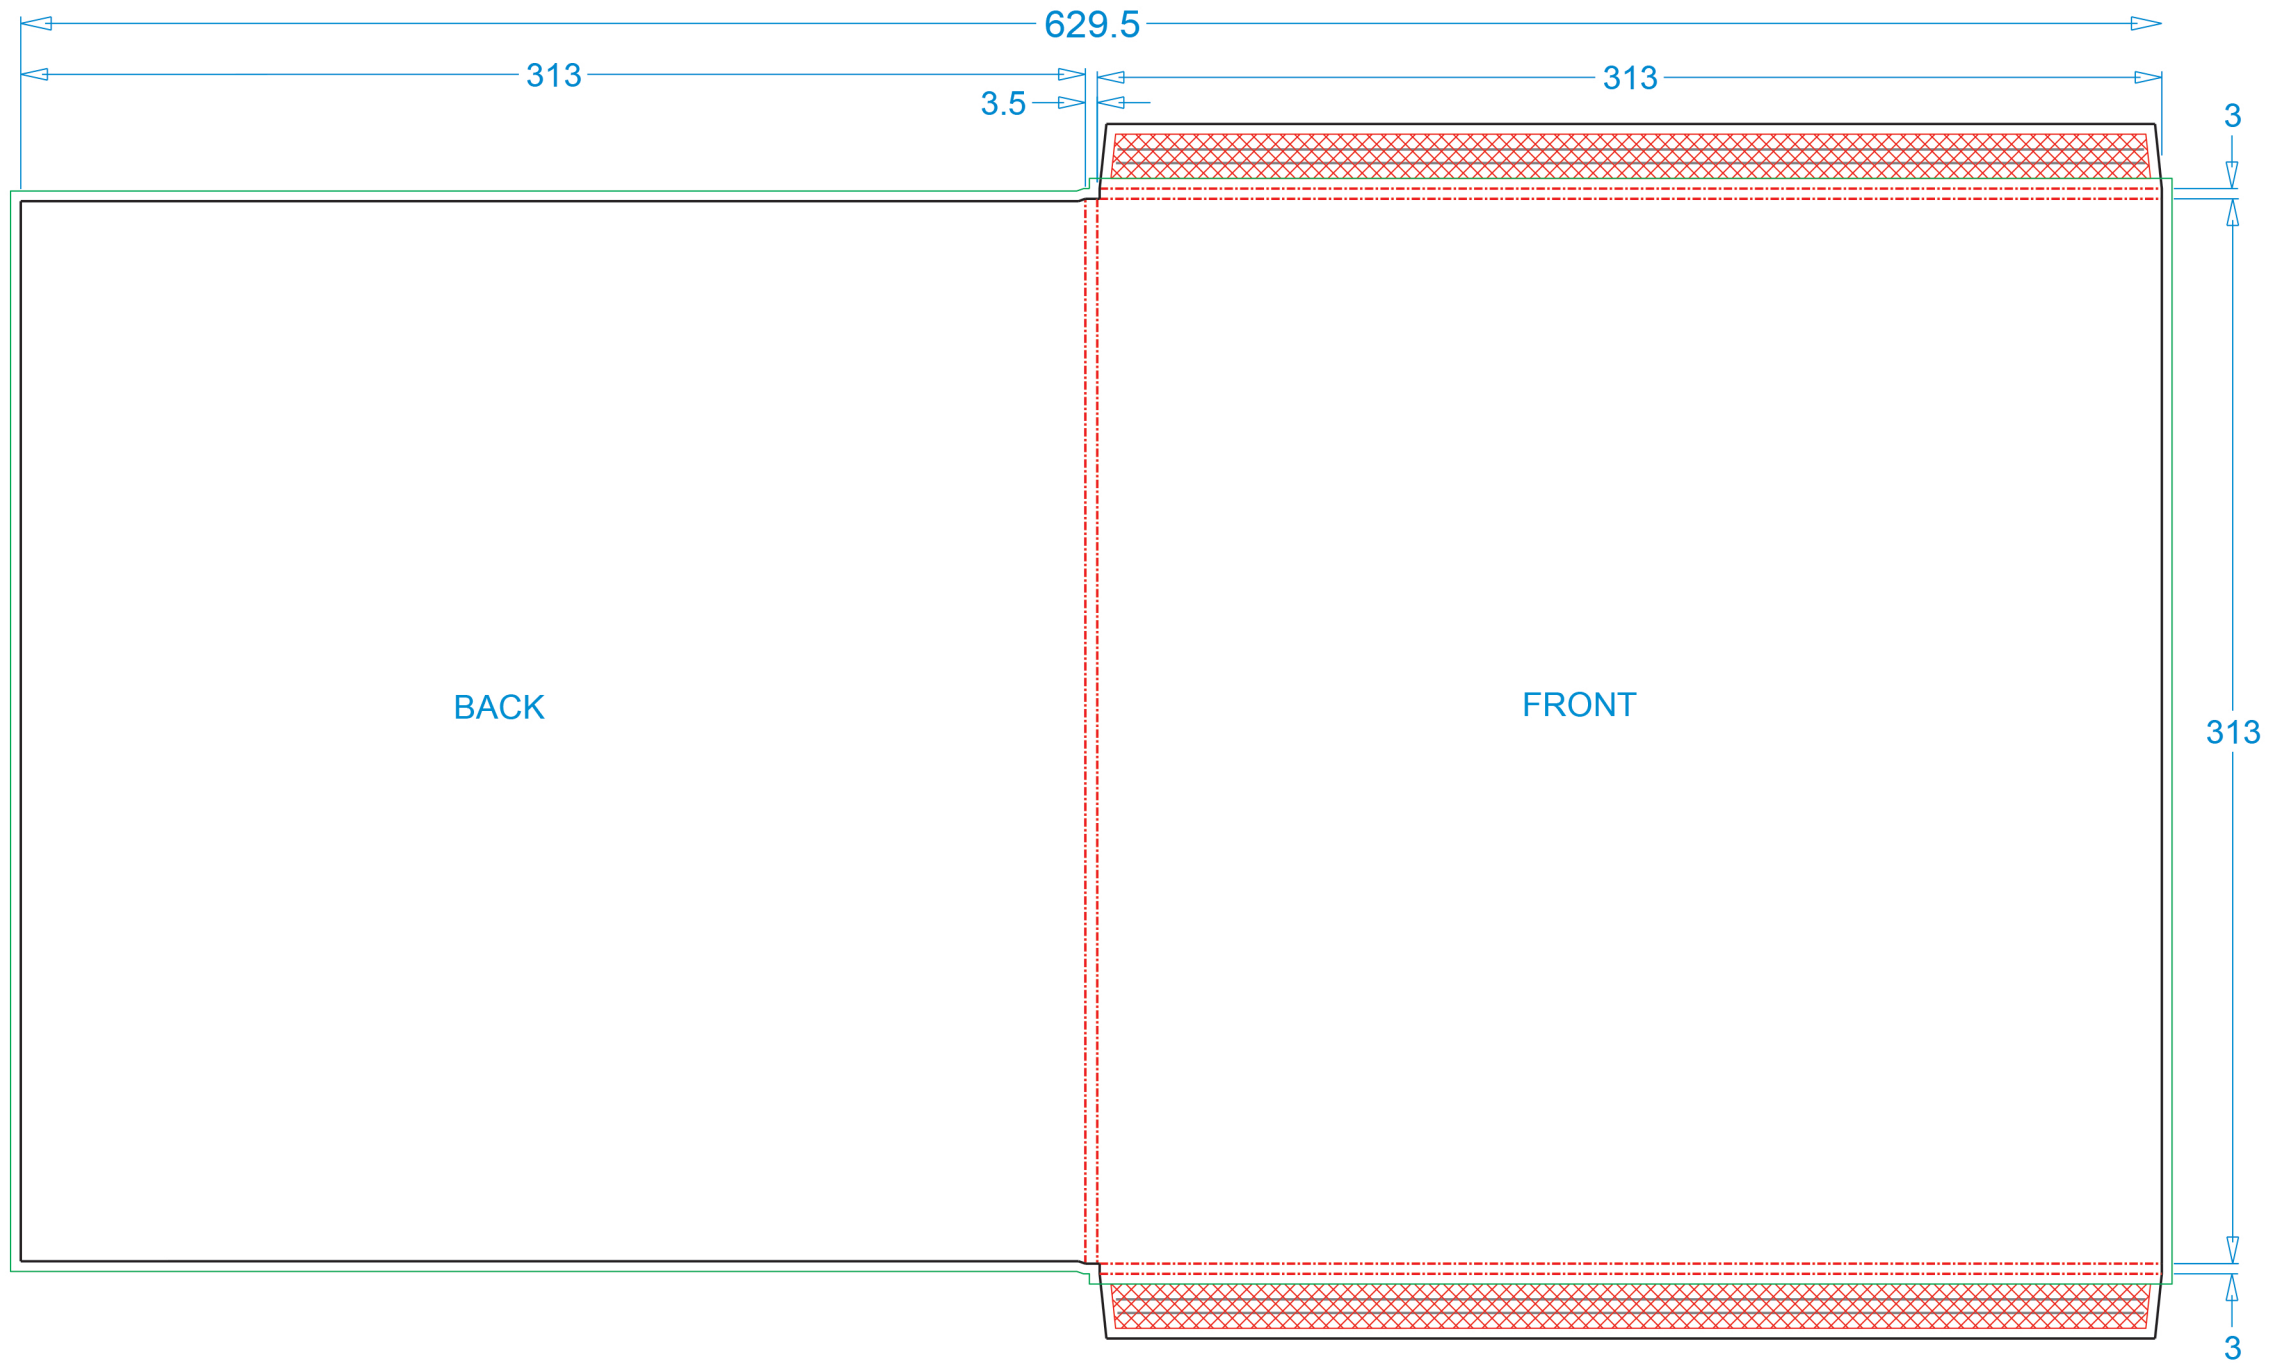

12" VINYL WALLET

Front View

— Cut line - - - - - Crease — Outside bleed area (min 3mm)

Note: Logos and text have to be placed at least 3mm of cutting and crease line