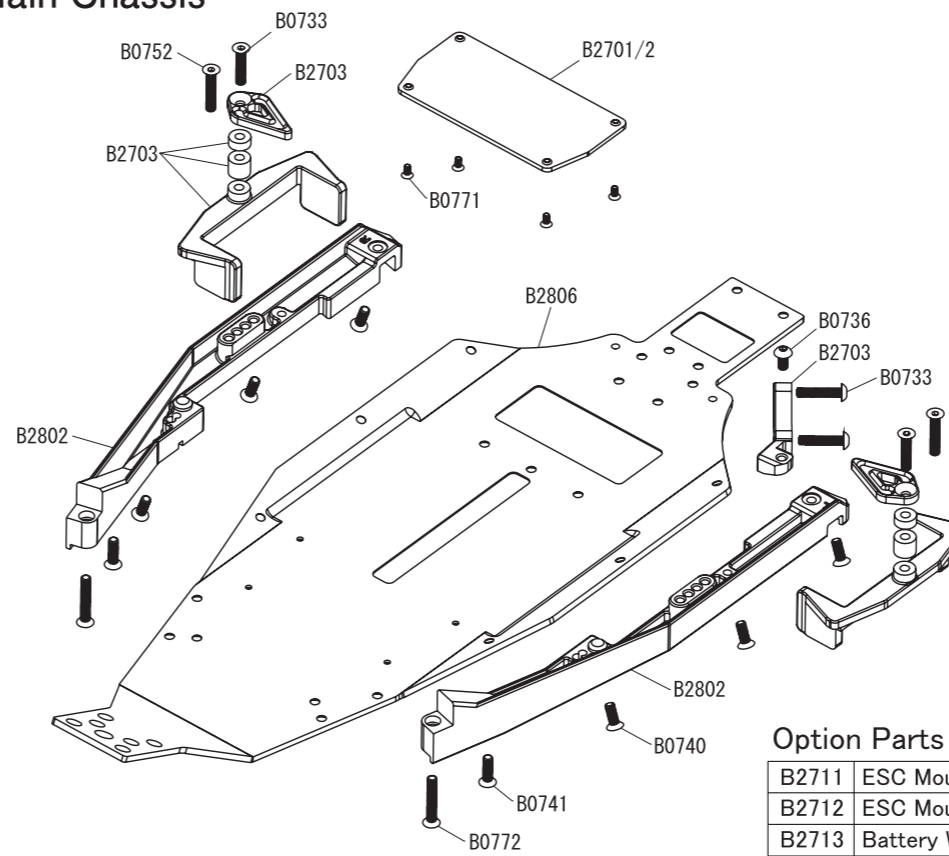

Rear Suspension

Option Parts

B2136/6	Titanium \varnothing 5.5 Ball Studs 6mm MSB1
B2138	Titanium Turnbuckles 3.5x49mm MSB1
B2905/1	Bearings (5x13x4) 10pcs.
B2907/1	Bearings (10x15x4) 10pcs.

Front/Rear Shock

Shock Kit

B2505	Front Shock Kit MSB1
B2506	Rear Shock Kit MSB1

Option Piston

B2523	Shock Pistons 2.0mm/ \varnothing 1.7x2+ \varnothing 1.8x2
B2525	Front Shock Springs 1Dot
B2527	Front Shock Springs 3Dots
B2528	Front Shock Springs 4Dots
B2529	Rear Shock Springs 1Dot
B2531	Rear Shock Springs 3Dots
B2532	Shock Pistons 2.0mm/ Blank

Steering

Option Parts

B2136/6	Titanium \varnothing 5.5 Ball Studs 6mm MSB1
B2137	Titanium Turnbuckles 3.5x43mm MSB1
B2706/23	Aluminum Servo Horn 23T MSB1
B2706/25	Aluminum Servo Horn 25T MSB1
B2707	Aluminum Servo Mount MSB1
B2708	Aluminum Steering Bellcranks MSB1
B2709	Aluminum Steering Rack MSB1
B2710	Servo Weight MSB1

Main Chassis

Option Parts

B2711	ESC Mount Plate CFRP MSB1
B2712	ESC Mount Plate Brass MSB1
B2713	Battery Weight 37g MSB1
B2714	Battery Weight 19g MSB1

B2001 MSB1 1/10 2WD Electric Buggy Exploded View

Gear Diff