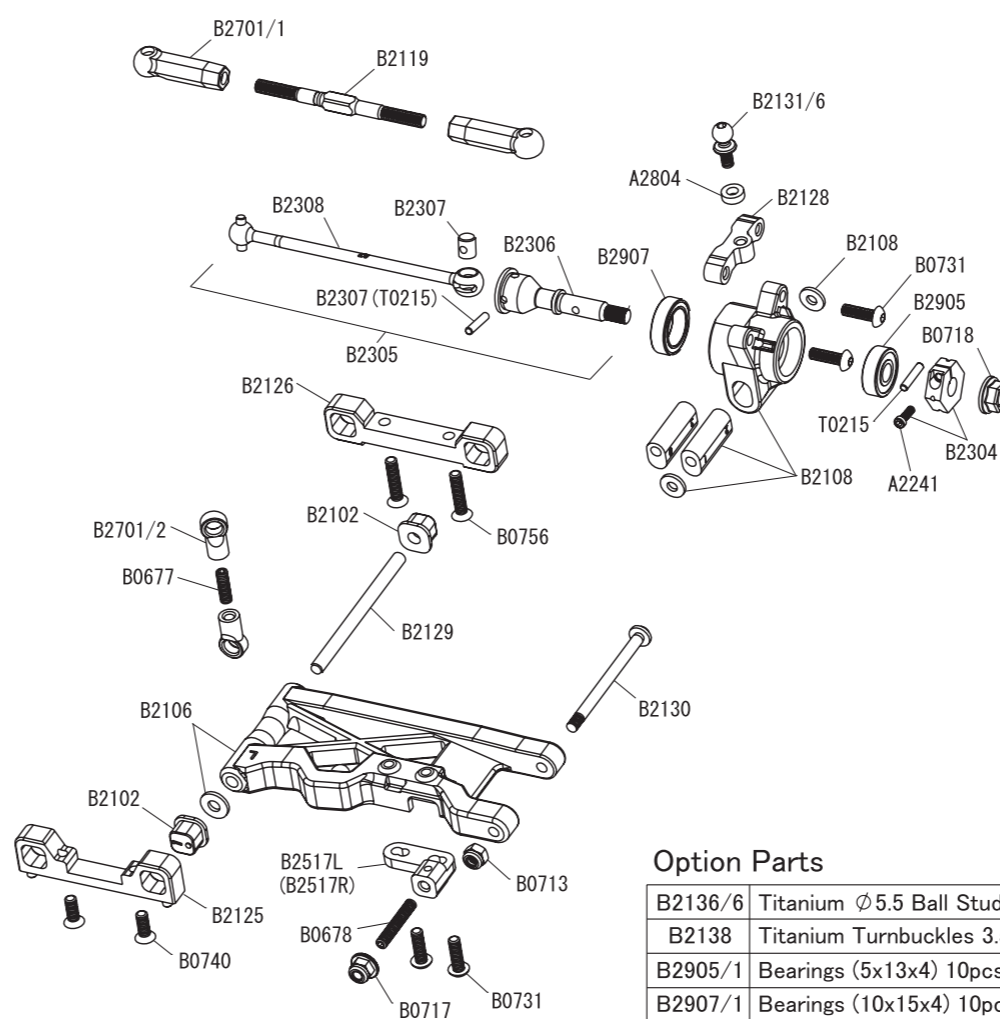

B2001 MSB1 1/10 2WD Electric Buggy Exploded View

Front Suspension

Option Parts

B0716	Aluminum Flange Nut 4mm
B2114	Spindle Trail Inserts 2-4 MSB1
B2122	Insert Nuts 0 MSB1
B2124	Insert Nuts 1 MSB1
B2136/6	Titanium \varnothing 5.5 Ball Studs 6mm MSB1
B2136/8	Titanium \varnothing 5.5 Ball Studs 8mm MSB1
B2138	Titanium Turnbuckles 3.5x49mm MSB1
B2327	Titanium Front Axles MSB1
E2601a	5x10x4 NMB Bearings (2pcs.)
E2601/1a	5x10x4 NMB Bearings (10pcs.)

Rear Suspension

Option Parts

B2136/6	Titanium \varnothing 5.5 Ball Studs 6mm MSB1
B2138	Titanium Turnbuckles 3.5x49mm MSB1
B2905/1	Bearings (5x13x4) 10pcs.
B2907/1	Bearings (10x15x4) 10pcs.

Front/Rear Shock

Shock Kit

B2505	Front Shock Kit MSB1
B2506	Rear Shock Kit MSB1

Option Piston

B2523	Shock Pistons 2.0mm/ \varnothing 1.7x2+ \varnothing 1.8x2
B2525	Front Shock Springs 1Dot
B2527	Front Shock Springs 3Dots
B2528	Front Shock Springs 4Dots
B2529	Rear Shock Springs 1Dot
B2531	Rear Shock Springs 3Dots
B2532	Shock Pistons 2.0mm/ Blank

Gear Box

Option Parts

B2135/11	Rear Anti-roll Bar (Ø 1.1) MSB1
B2135/12	Rear Anti-roll Bar (Ø 1.2) MSB1
B2135/13	Rear Anti-roll Bar (Ø 1.3) MSB1
B2135/14	Rear Anti-roll Bar (Ø 1.4) MSB1
B2136/10	Titanium Ø 5.5 Ball Studs 10mm MSB1
B2805	Aluminum Wing Buttons MSB1
B2907/1	Bearings (10x15x4) 10pcs.
E2601a	5x10x4 NMB Bearings (2pcs.)
E2601/1a	5x10x4 NMB Bearings (10pcs.)