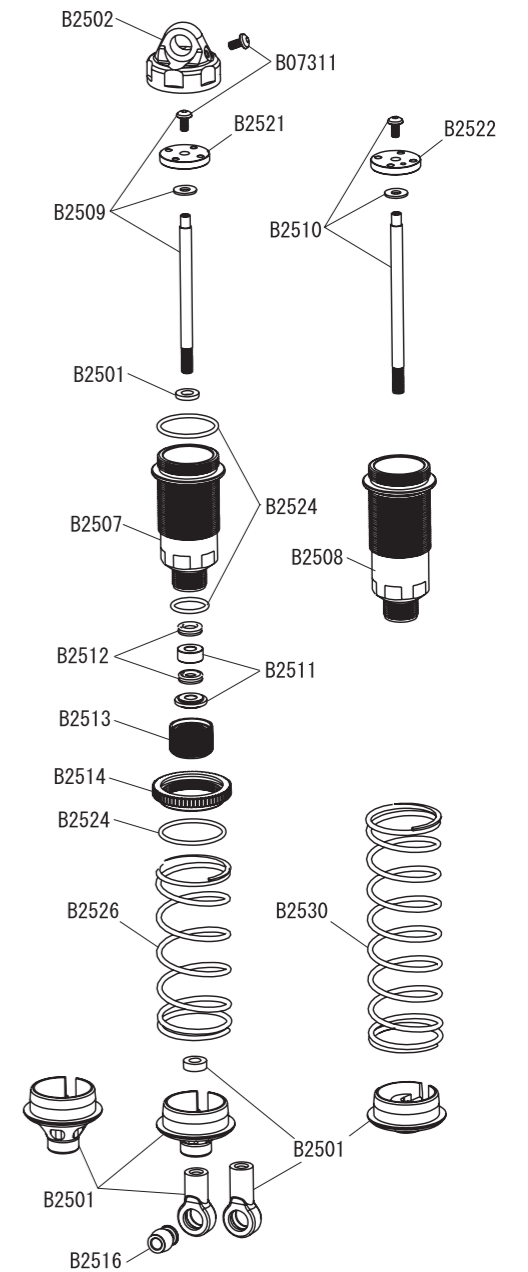

B2001 MSB1 1/10 2WD Electric Buggy Exploded View

Front Suspension

Option Parts

B0716	Aluminum Flange Nut 4mm
B2114	Spindle Trail Inserts 2-4 MSB1
B2122	Insert Nuts 0 MSB1
B2124	Insert Nuts 1 MSB1
B2136/6	Titanium \varnothing 5.5 Ball Studs 6mm MSB1
B2136/8	Titanium \varnothing 5.5 Ball Studs 8mm MSB1
B2138	Titanium Turnbuckles 3.5x49mm MSB1
B2327	Titanium Front Axles MSB1
E2601a	5x10x4 NMB Bearings (2pcs.)
E2601/1a	5x10x4 NMB Bearings (10pcs.)

Rear Suspension

Option Parts

B2136/6	Titanium \varnothing 5.5 Ball Studs 6mm MSB1
B2138	Titanium Turnbuckles 3.5x49mm MSB1
B2905/1	Bearings (5x13x4) 10pcs.
B2907/1	Bearings (10x15x4) 10pcs.

Front/Rear Shock

Shock Kit

B2505	Front Shock Kit MSB1
B2506	Rear Shock Kit MSB1

Option Piston

B2523	Shock Pistons 2.0mm/ \varnothing 1.7x2+ \varnothing 1.8x2
B2525	Front Shock Springs 1Dot
B2527	Front Shock Springs 3Dots
B2528	Front Shock Springs 4Dots
B2529	Rear Shock Springs 1Dot
B2531	Rear Shock Springs 3Dots
B2532	Shock Pistons 2.0mm/ Blank

Diff Kit

B2329 Gear Diff Kit MSB1

Ball Diff (Option Parts)

Option Parts

B2330 Ball Diff Kit MSB1

Front Link Mount

Option Parts

B2121	Front Link Inserts "B" MSB1
B2134/09	Front Anti-roll Bar (Ø 0.9) MSB1
B2134/11	Front Anti-roll Bar (Ø 1.1) MSB1
B2134/12	Front Anti-roll Bar (Ø 1.2) MSB1
B2136/10	Titanium Ø 5.5 Ball Studs 10mm MSB1
B2139	Brass Front Bulkhead Spacer (1mm) MSB1