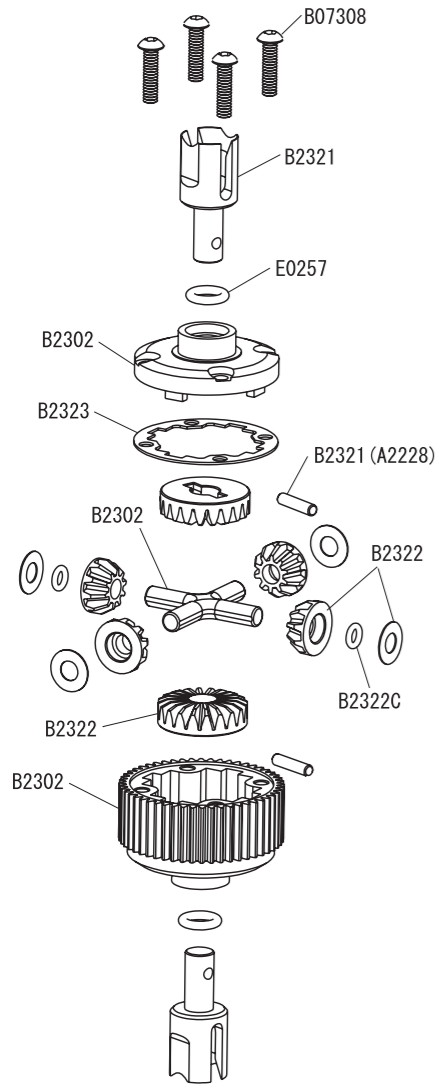

Rear Suspension

Option Parts

B2136/6	Titanium \varnothing 5.5 Ball Studs 6mm MSB1
B2138	Titanium Turnbuckles 3.5x49mm MSB1
B2905/1	Bearings (5x13x4) 10pcs.
B2907/1	Bearings (10x15x4) 10pcs.

Front/Rear Shock

Main Chassis

Option Parts

B2711	ESC Mount Plate CFRP MSB1
B2712	ESC Mount Plate Brass MSB1
B2713	Battery Weight 37g MSB1
B2714	Battery Weight 19g MSB1

B2001 MSB1 1/10 2WD Electric Buggy Exploded View

Gear Diff

Diff Kit

B2329 Gear Diff Kit MSB1

Ball Diff (Option Parts)

Option Parts

B2330 Ball Diff Kit MSB1

Front Link Mount

Option Parts

B2121	Front Link Inserts "B" MSB1
B2134/09	Front Anti-roll Bar (Ø 0.9) MSB1
B2134/11	Front Anti-roll Bar (Ø 1.1) MSB1
B2134/12	Front Anti-roll Bar (Ø 1.2) MSB1
B2136/10	Titanium Ø 5.5 Ball Studs 10mm MSB1
B2139	Brass Front Bulkhead Spacer (1mm) MSB1

Gear Box

Option Parts

B2135/11	Rear Anti-roll Bar (Ø 1.1) MSB1
B2135/12	Rear Anti-roll Bar (Ø 1.2) MSB1
B2135/13	Rear Anti-roll Bar (Ø 1.3) MSB1
B2135/14	Rear Anti-roll Bar (Ø 1.4) MSB1
B2136/10	Titanium Ø 5.5 Ball Studs 10mm MSB1
B2805	Aluminum Wing Buttons MSB1
B2907/1	Bearings (10x15x4) 10pcs.
E2601a	5x10x4 NMB Bearings (2pcs.)
E2601/1a	5x10x4 NMB Bearings (10pcs.)