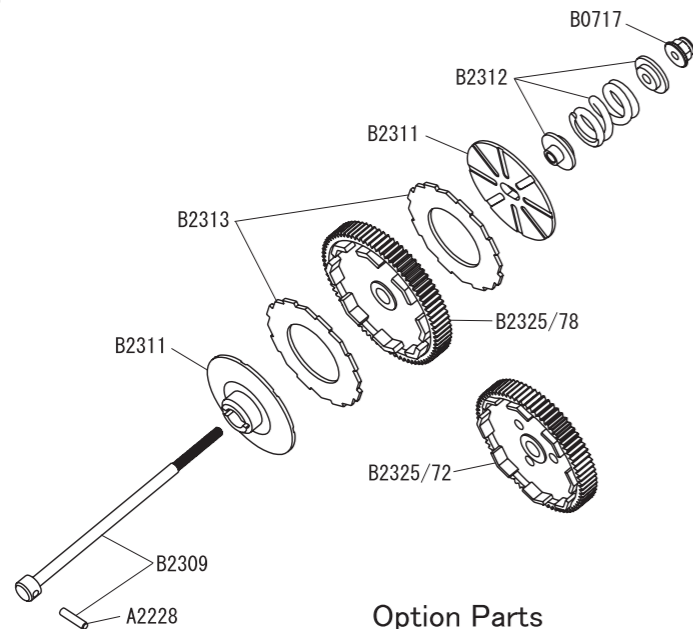

Main Chassis

Option Parts

B2711	ESC Mount Plate CFRP MSB1
B2712	ESC Mount Plate Brass MSB1
B2713	Battery Weight 37g MSB1
B2714	Battery Weight 19g MSB1

B2001 MSB1 1/10 2WD Electric Buggy Exploded View

Gear Diff

Diff Kit

B2329 Gear Diff Kit MSB1

Ball Diff (Option Parts)

Option Parts

B2330 Ball Diff Kit MSB1

Front Link Mount

Option Parts

B2121	Front Link Inserts "B" MSB1
B2134/09	Front Anti-roll Bar (Ø 0.9) MSB1
B2134/11	Front Anti-roll Bar (Ø 1.1) MSB1
B2134/12	Front Anti-roll Bar (Ø 1.2) MSB1
B2136/10	Titanium Ø 5.5 Ball Studs 10mm MSB1
B2139	Brass Front Bulkhead Spacer (1mm) MSB1

Gear Box

Option Parts

B2135/11	Rear Anti-roll Bar (Ø 1.1) MSB1
B2135/12	Rear Anti-roll Bar (Ø 1.2) MSB1
B2135/13	Rear Anti-roll Bar (Ø 1.3) MSB1
B2135/14	Rear Anti-roll Bar (Ø 1.4) MSB1
B2136/10	Titanium Ø 5.5 Ball Studs 10mm MSB1
B2805	Aluminum Wing Buttons MSB1
B2907/1	Bearings (10x15x4) 10pcs.
E2601a	5x10x4 NMB Bearings (2pcs.)
E2601/1a	5x10x4 NMB Bearings (10pcs.)

Slipper

Option Parts

B2328 Direct Drive Kit