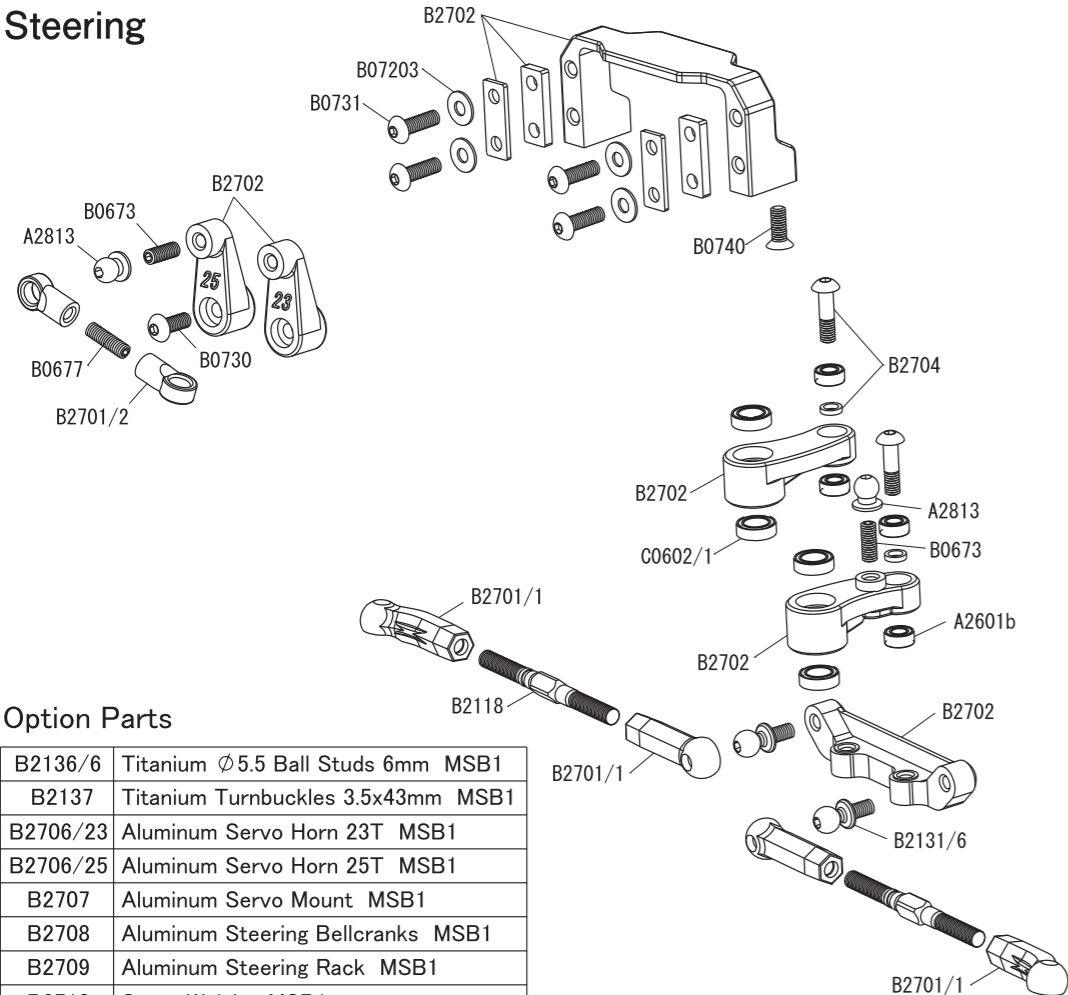

B2001 MSB1 1/10 2WD Electric Buggy Exploded View

Front Suspension

Option Parts

B0716	Aluminum Flange Nut 4mm
B2114	Spindle Trail Inserts 2-4 MSB1
B2122	Insert Nuts 0 MSB1
B2124	Insert Nuts 1 MSB1
B2136/6	Titanium \varnothing 5.5 Ball Studs 6mm MSB1
B2136/8	Titanium \varnothing 5.5 Ball Studs 8mm MSB1
B2138	Titanium Turnbuckles 3.5x49mm MSB1
B2327	Titanium Front Axles MSB1
E2601a	5x10x4 NMB Bearings (2pcs.)
E2601/1a	5x10x4 NMB Bearings (10pcs.)

Rear Suspension

Option Parts

B2136/6	Titanium \varnothing 5.5 Ball Studs 6mm MSB1
B2138	Titanium Turnbuckles 3.5x49mm MSB1
B2905/1	Bearings (5x13x4) 10pcs.
B2907/1	Bearings (10x15x4) 10pcs.

Front/Rear Shock

Shock Kit

B2505	Front Shock Kit MSB1
B2506	Rear Shock Kit MSB1

Option Piston

B2523	Shock Pistons 2.0mm/ \varnothing 1.7x2+ \varnothing 1.8x2
B2525	Front Shock Springs 1Dot
B2527	Front Shock Springs 3Dots
B2528	Front Shock Springs 4Dots
B2529	Rear Shock Springs 1Dot
B2531	Rear Shock Springs 3Dots
B2532	Shock Pistons 2.0mm/ Blank

Steering

Option Parts

B2136/6	Titanium \varnothing 5.5 Ball Studs 6mm MSB1
B2137	Titanium Turnbuckles 3.5x43mm MSB1
B2706/23	Aluminum Servo Horn 23T MSB1
B2706/25	Aluminum Servo Horn 25T MSB1
B2707	Aluminum Servo Mount MSB1
B2708	Aluminum Steering Bellcranks MSB1
B2709	Aluminum Steering Rack MSB1
B2710	Servo Weight MSB1