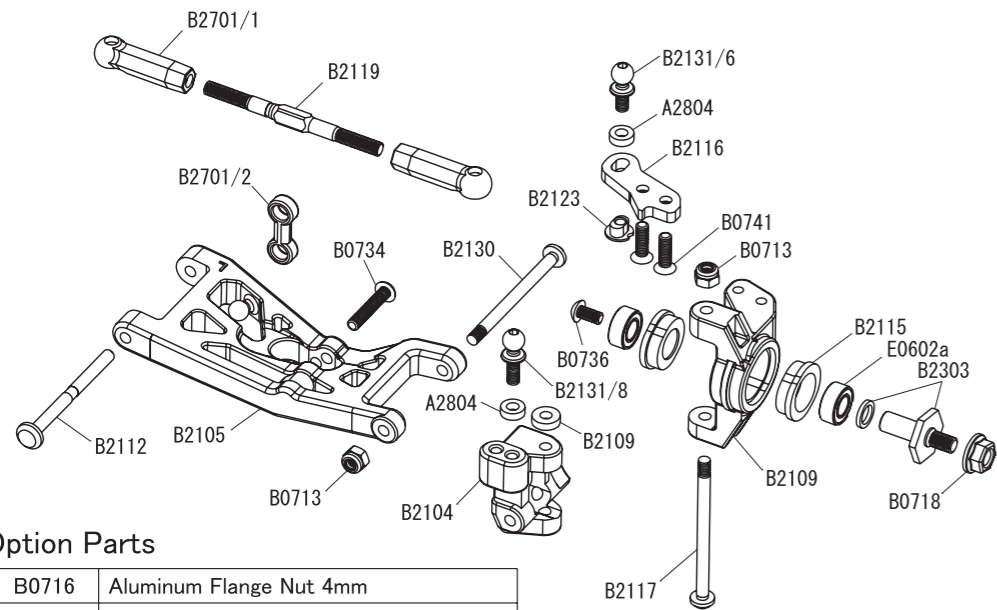

B2001 MSB1 1/10 2WD Electric Buggy Exploded View

Front Suspension

Option Parts

B0716	Aluminum Flange Nut 4mm
B2114	Spindle Trail Inserts 2-4 MSB1
B2122	Insert Nuts 0 MSB1
B2124	Insert Nuts 1 MSB1
B2136/6	Titanium \varnothing 5.5 Ball Studs 6mm MSB1
B2136/8	Titanium \varnothing 5.5 Ball Studs 8mm MSB1
B2138	Titanium Turnbuckles 3.5x49mm MSB1
B2327	Titanium Front Axles MSB1
E2601a	5x10x4 NMB Bearings (2pcs.)
E2601/1a	5x10x4 NMB Bearings (10pcs.)

Rear Suspension

Option Parts

B2136/6	Titanium \varnothing 5.5 Ball Studs 6mm MSB1
B2138	Titanium Turnbuckles 3.5x49mm MSB1
B2905/1	Bearings (5x13x4) 10pcs.
B2907/1	Bearings (10x15x4) 10pcs.

Front/Rear Shock

Shock Kit

B2505	Front Shock Kit MSB1
B2506	Rear Shock Kit MSB1

Option Piston

B2523	Shock Pistons 2.0mm/ \varnothing 1.7x2+ \varnothing 1.8x2
B2525	Front Shock Springs 1Dot
B2527	Front Shock Springs 3Dots
B2528	Front Shock Springs 4Dots
B2529	Rear Shock Springs 1Dot
B2531	Rear Shock Springs 3Dots
B2532	Shock Pistons 2.0mm/ Blank

Steering

Option Parts

B2136/6	Titanium \varnothing 5.5 Ball Studs 6mm MSB1
B2137	Titanium Turnbuckles 3.5x43mm MSB1
B2706/23	Aluminum Servo Horn 23T MSB1
B2706/25	Aluminum Servo Horn 25T MSB1
B2707	Aluminum Servo Mount MSB1
B2708	Aluminum Steering Bellcranks MSB1
B2709	Aluminum Steering Rack MSB1
B2710	Servo Weight MSB1