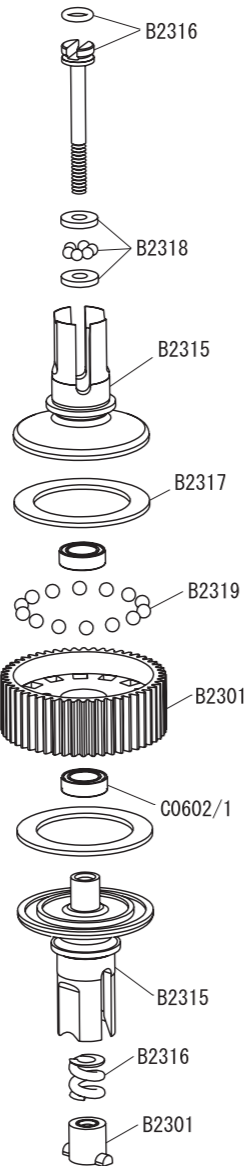

Ball Diff (Option Parts)

Option Parts

B2330 Ball Diff Kit MSB1

Front Link Mount