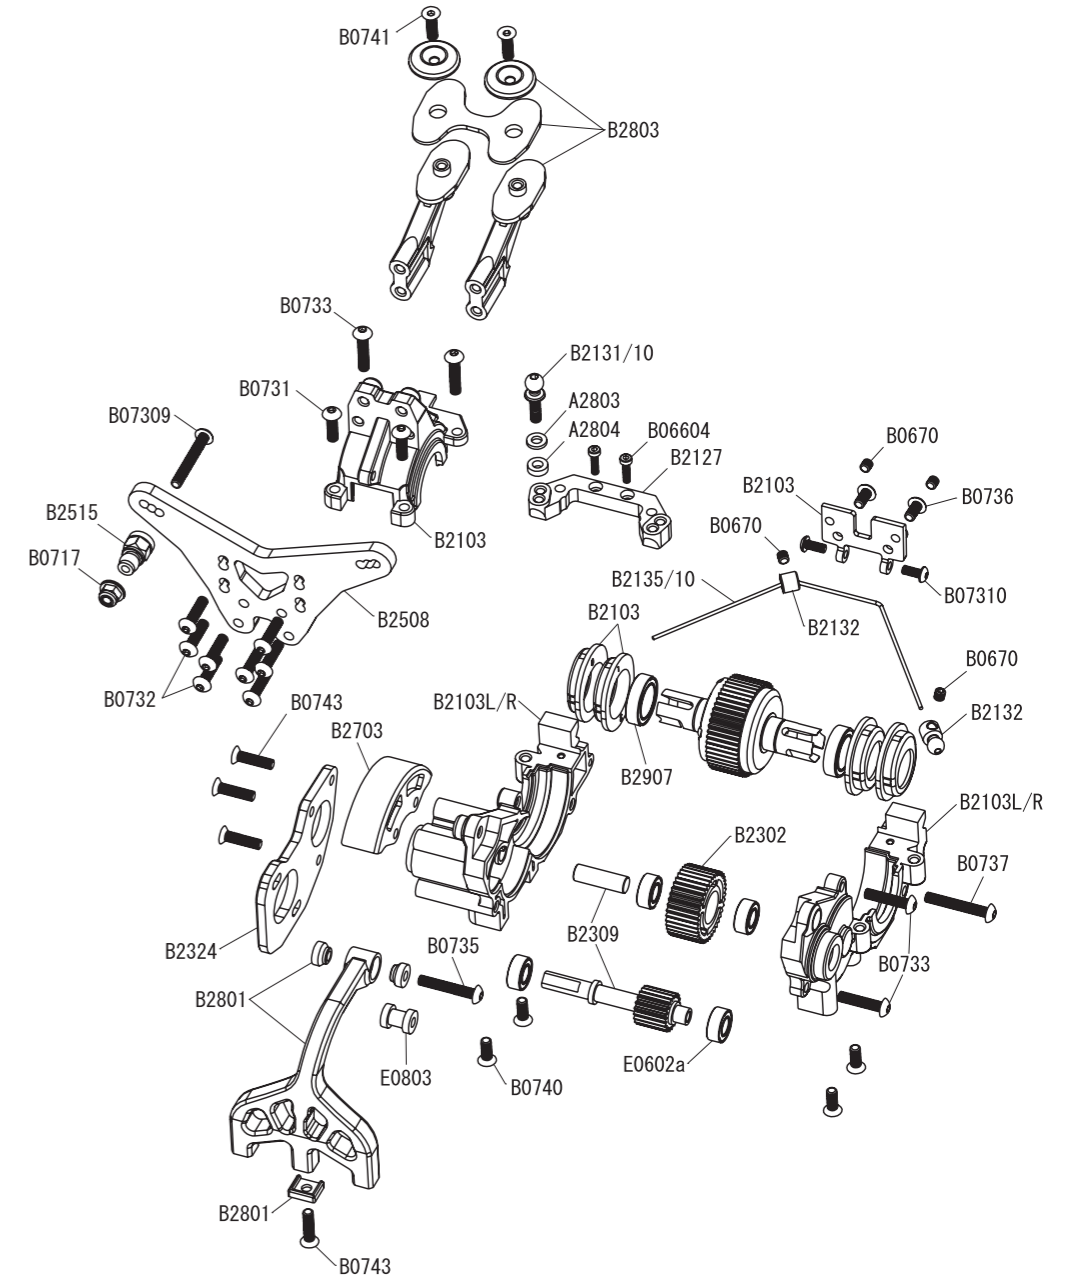

Steering

Option Parts

B2136/6	Titanium \varnothing 5.5 Ball Studs 6mm MSB1
B2137	Titanium Turnbuckles 3.5x43mm MSB1
B2706/23	Aluminum Servo Horn 23T MSB1
B2706/25	Aluminum Servo Horn 25T MSB1
B2707	Aluminum Servo Mount MSB1
B2708	Aluminum Steering Bellcranks MSB1
B2709	Aluminum Steering Rack MSB1
B2710	Servo Weight MSB1

Main Chassis

Option Parts

B2711	ESC Mount Plate CFRP MSB1
B2712	ESC Mount Plate Brass MSB1
B2713	Battery Weight 37g MSB1
B2714	Battery Weight 19g MSB1

B2001 MSB1 1/10 2WD Electric Buggy Exploded View

Gear Diff

Diff Kit

B2329 Gear Diff Kit MSB1

Ball Diff (Option Parts)

Option Parts

B2330 Ball Diff Kit MSB1

Front Link Mount

Option Parts

B2121	Front Link Inserts "B" MSB1
B2134/09	Front Anti-roll Bar (Ø 0.9) MSB1
B2134/11	Front Anti-roll Bar (Ø 1.1) MSB1
B2134/12	Front Anti-roll Bar (Ø 1.2) MSB1
B2136/10	Titanium Ø 5.5 Ball Studs 10mm MSB1
B2139	Brass Front Bulkhead Spacer (1mm) MSB1

Gear Box

Option Parts

B2135/11	Rear Anti-roll Bar (Ø 1.1) MSB1
B2135/12	Rear Anti-roll Bar (Ø 1.2) MSB1
B2135/13	Rear Anti-roll Bar (Ø 1.3) MSB1
B2135/14	Rear Anti-roll Bar (Ø 1.4) MSB1
B2136/10	Titanium Ø 5.5 Ball Studs 10mm MSB1
B2805	Aluminum Wing Buttons MSB1
B2907/1	Bearings (10x15x4) 10pcs.
E2601a	5x10x4 NMB Bearings (2pcs.)
E2601/1a	5x10x4 NMB Bearings (10pcs.)