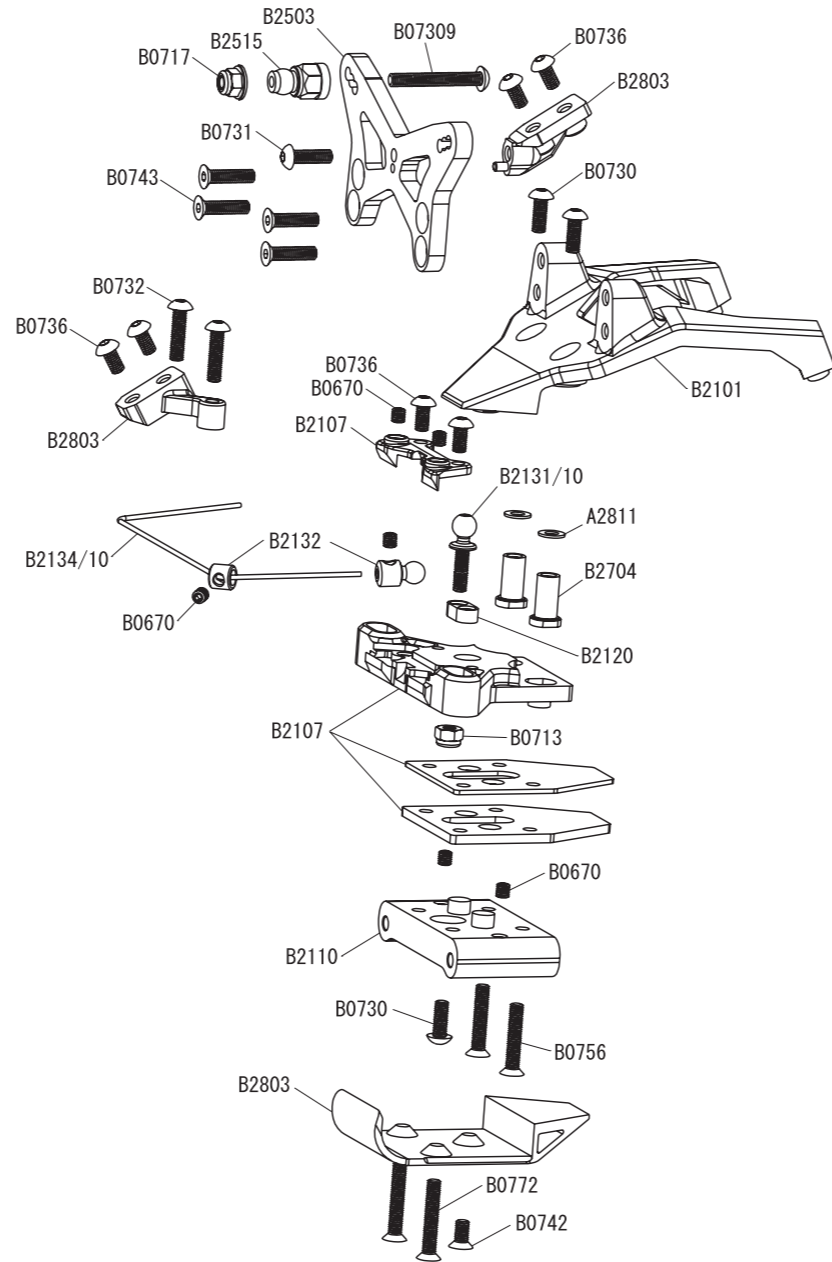

Main Chassis

Option Parts

B2711	ESC Mount Plate CFRP MSB1
B2712	ESC Mount Plate Brass MSB1
B2713	Battery Weight 37g MSB1
B2714	Battery Weight 19g MSB1

B2001 MSB1 1/10 2WD Electric Buggy Exploded View

Gear Diff

Diff Kit

B2329 Gear Diff Kit MSB1

Ball Diff (Option Parts)

Option Parts

B2330 Ball Diff Kit MSB1

Front Link Mount

Option Parts

B2121	Front Link Inserts "B" MSB1
B2134/09	Front Anti-roll Bar (Ø 0.9) MSB1
B2134/11	Front Anti-roll Bar (Ø 1.1) MSB1
B2134/12	Front Anti-roll Bar (Ø 1.2) MSB1
B2136/10	Titanium Ø 5.5 Ball Studs 10mm MSB1
B2139	Brass Front Bulkhead Spacer (1mm) MSB1

Gear Box

Option Parts

B2135/11	Rear Anti-roll Bar (Ø 1.1) MSB1
B2135/12	Rear Anti-roll Bar (Ø 1.2) MSB1
B2135/13	Rear Anti-roll Bar (Ø 1.3) MSB1
B2135/14	Rear Anti-roll Bar (Ø 1.4) MSB1
B2136/10	Titanium Ø 5.5 Ball Studs 10mm MSB1
B2805	Aluminum Wing Buttons MSB1
B2907/1	Bearings (10x15x4) 10pcs.
E2601a	5x10x4 NMB Bearings (2pcs.)
E2601/1a	5x10x4 NMB Bearings (10pcs.)

Slipper

Option Parts

B2328 Direct Drive Kit