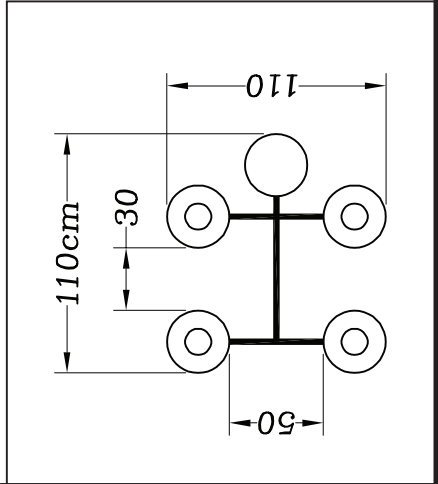

# JUURI

NANO HYDRO SERIES GROW

	Description	Picture	Quantity
A	Lid-A		1
B	Lid-B		1
C	Water Reservoir-C		1
D	Water Reservoir-D		1
E	Barbed X connector		1
F	Barbed Tee connector		1
G	Silica gel cover		1
H	Black feeding hose (16)		1.5m
I	Air hose		5m
J	Drain valve with grommet		5
K	Seal ring		6
L	Elbow connector		2
M	Water level tube		1
N	In line check valve		4
O	Air Pump		1
P	Nano Air Stone		4