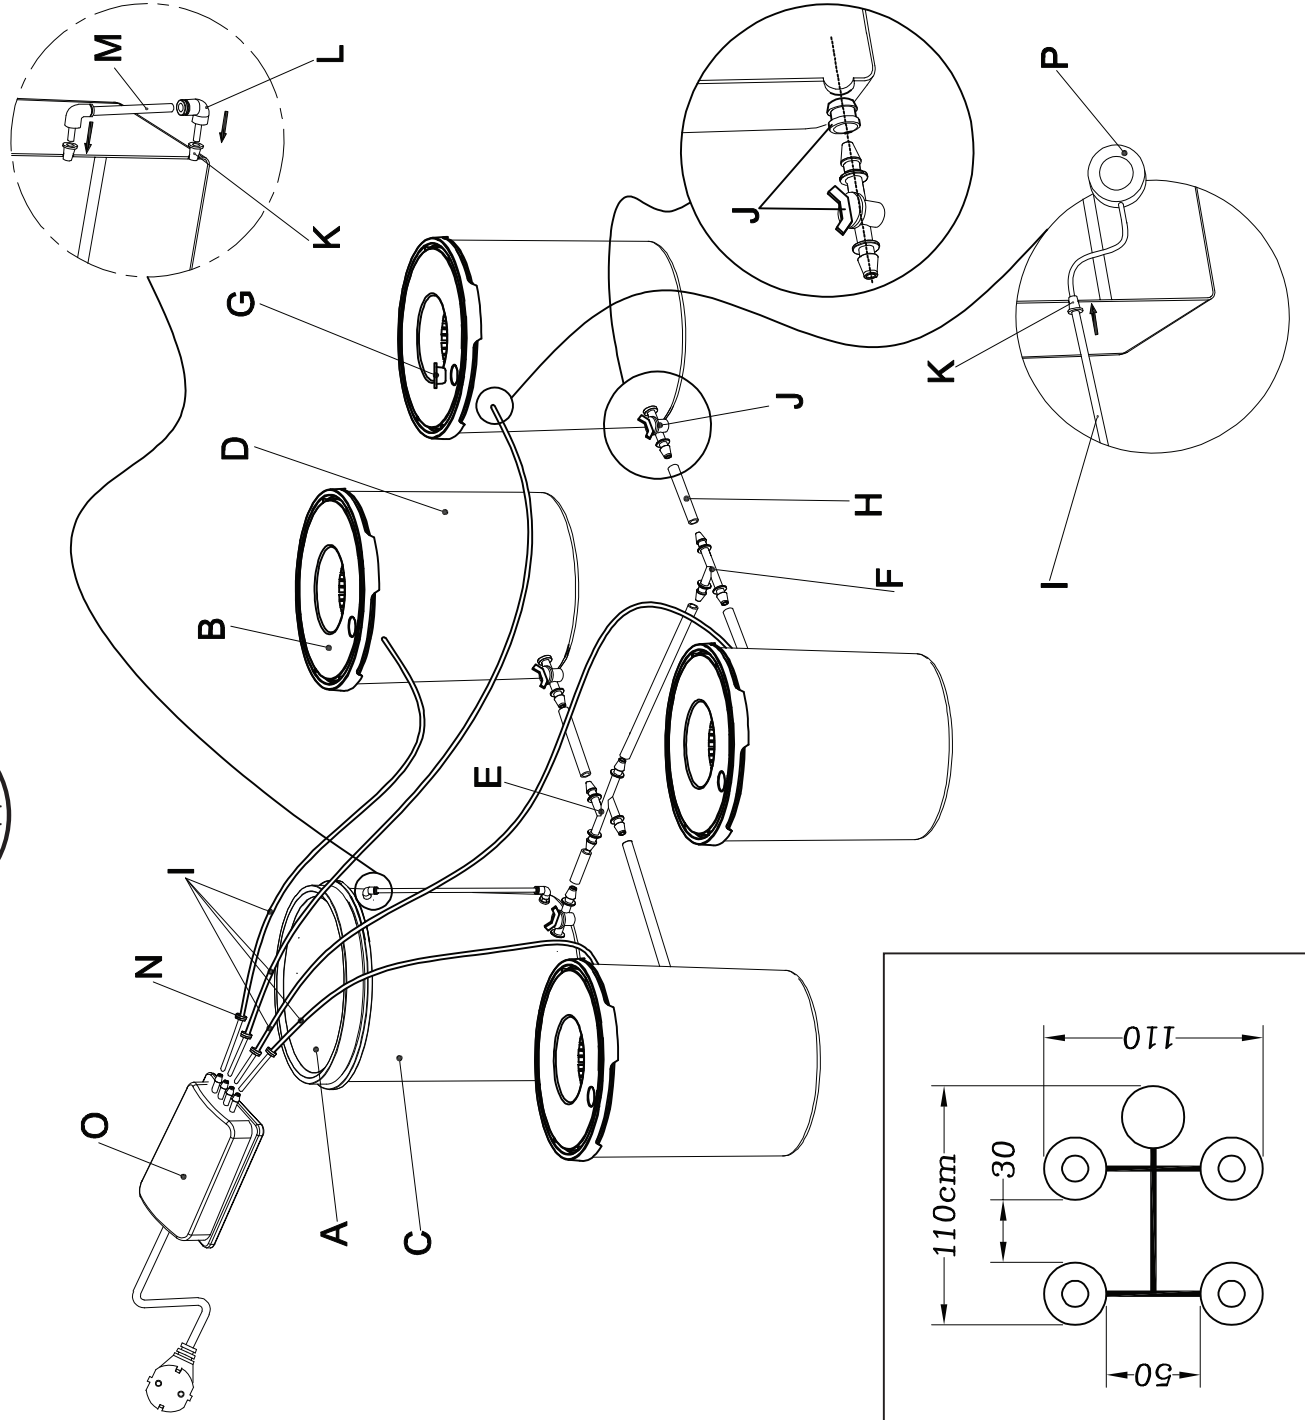

# JUURI

NANO HYDRO SERIES GROW

	Description	Picture	Quantity
A	Lid-A		1
B	Lid-B		1
C	Water Reservoir-C		1
D	Water Reservoir-D		1
E	Barbed X connector		1
F	Barbed Tee connector		1
G	Silica gel cover		1
H	Black feeding hose (16)		1.5m
I	Air hose		5m
J	Drain valve with grommet		5
K	Seal ring		6
L	Elbow connector		2
M	Water level tube		1
N	In line check valve		4
O	Air Pump		1
P	Nano Air Stone		4