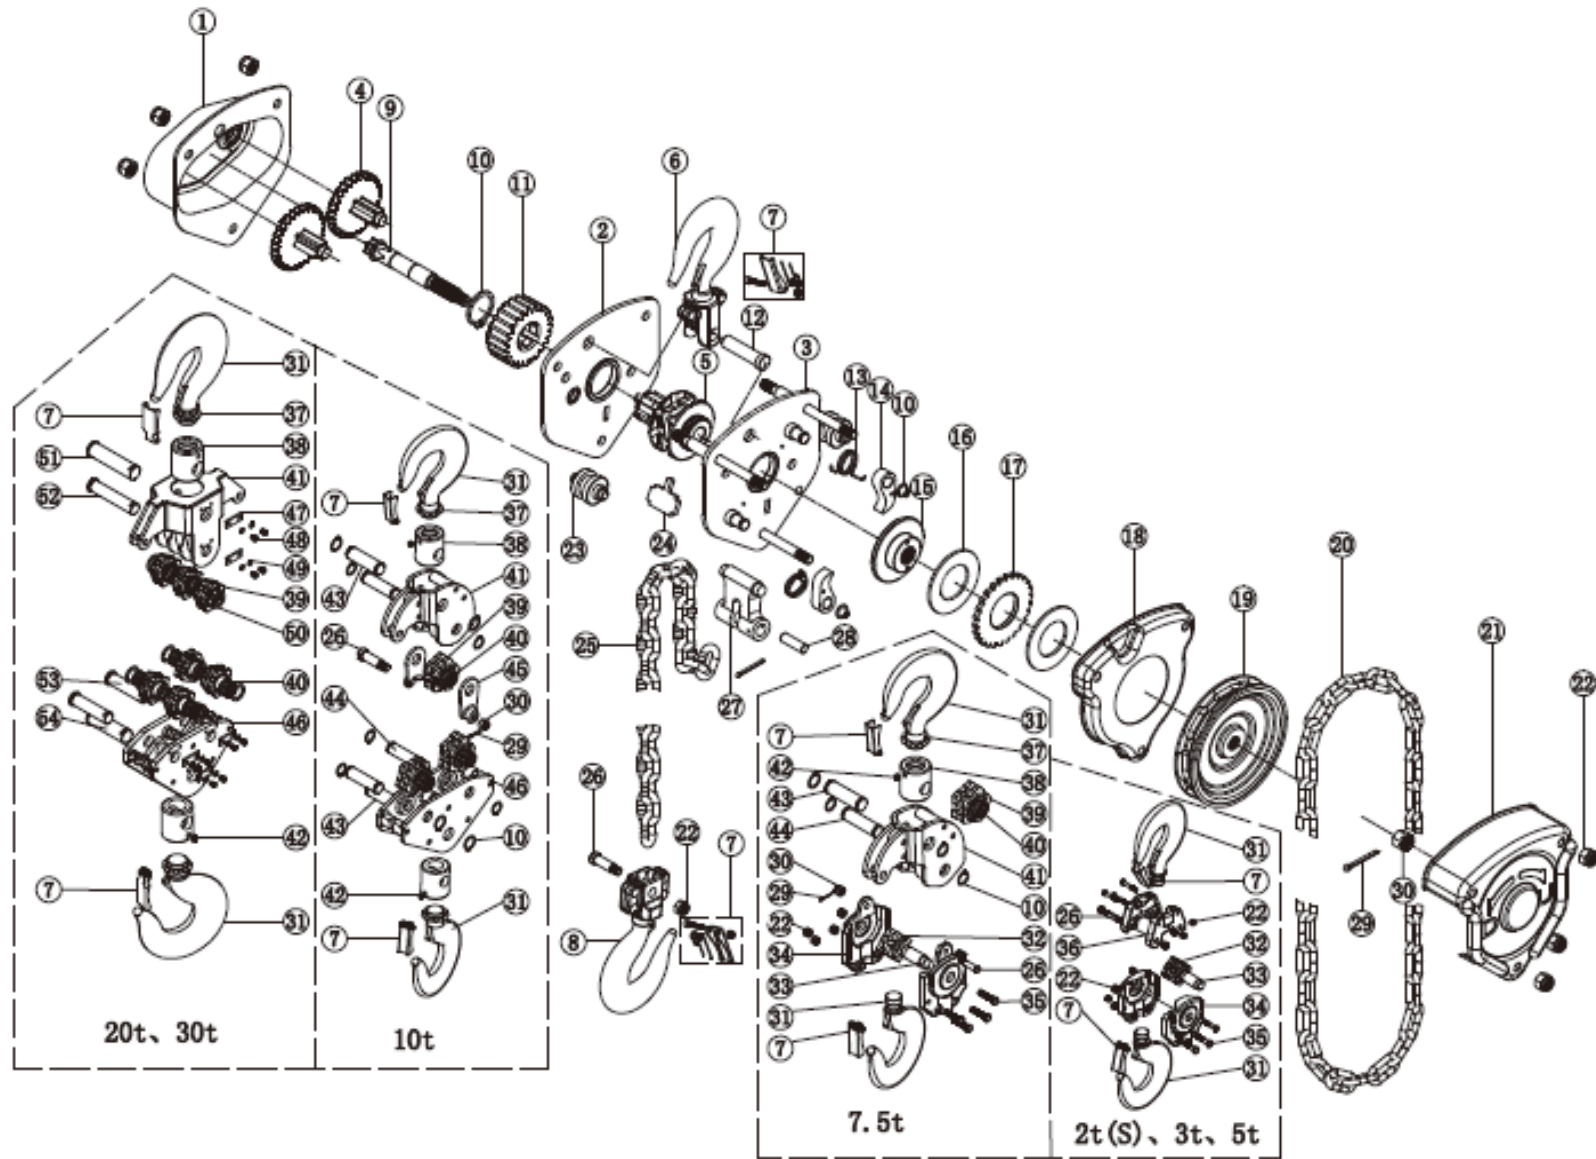

TB1001, TB1002 KETJUTALJAT 1T JA 2T / CHAIN BLOCKS 1T AND 2T

RÄJÄYTYSKUVA • SPRÄNGSKISS • EXPLODED VIEW

OSAT • DELAR • PARTS

No.	Parts Name	No.	Parts Name	No.	Parts Name
1	Gear case assembly	19	Hand chain wheel	37	Roll ball
2	Gear side plate assembly	20	Hand chain	38	Top hook frame
3	Brake side plate assembly	21	Hand wheel cover	39	Top hook wheel
4	Disc gear assembly	22	Lock nut	40	Roller needle
5	Load sheave assembly	23	Guide roller	41	Top hook frame set
6	Top hook assembly	24	Stripper	42	Holding screw
7	Safety latch assembly	25	Load chain	43	Top hook shaft
8	Bottom hook assembly	26	Bottom hook pin	44	Top hook wheel shaft
9	Drive shaft	27	End anchor	45	Chain sling plate
10	Snap ring	28	Tail chain pin	46	Bottom hook frame set
11	Splined gear	29	Split pin	47	Stripper
12	Top hook shaft	30	Castle nut	48	Hex bolt
13	Pawl spring	31	Bottom hook	49	Spring washer
14	Pawl	32	Bottom hook wheel	50	Snap ring
15	Brake Seat	33	Bottom hook wheel pin	51	Top hook shaft
16	Friction disc	34	Bottom hook frame set	52	Top hook wheel shaft
17	Ratchet disc	35	Hex bolt	53	Bottom hook wheel pin
18	Ratchet disc cover	36	Top hook frame set	54	Bottom hook pin