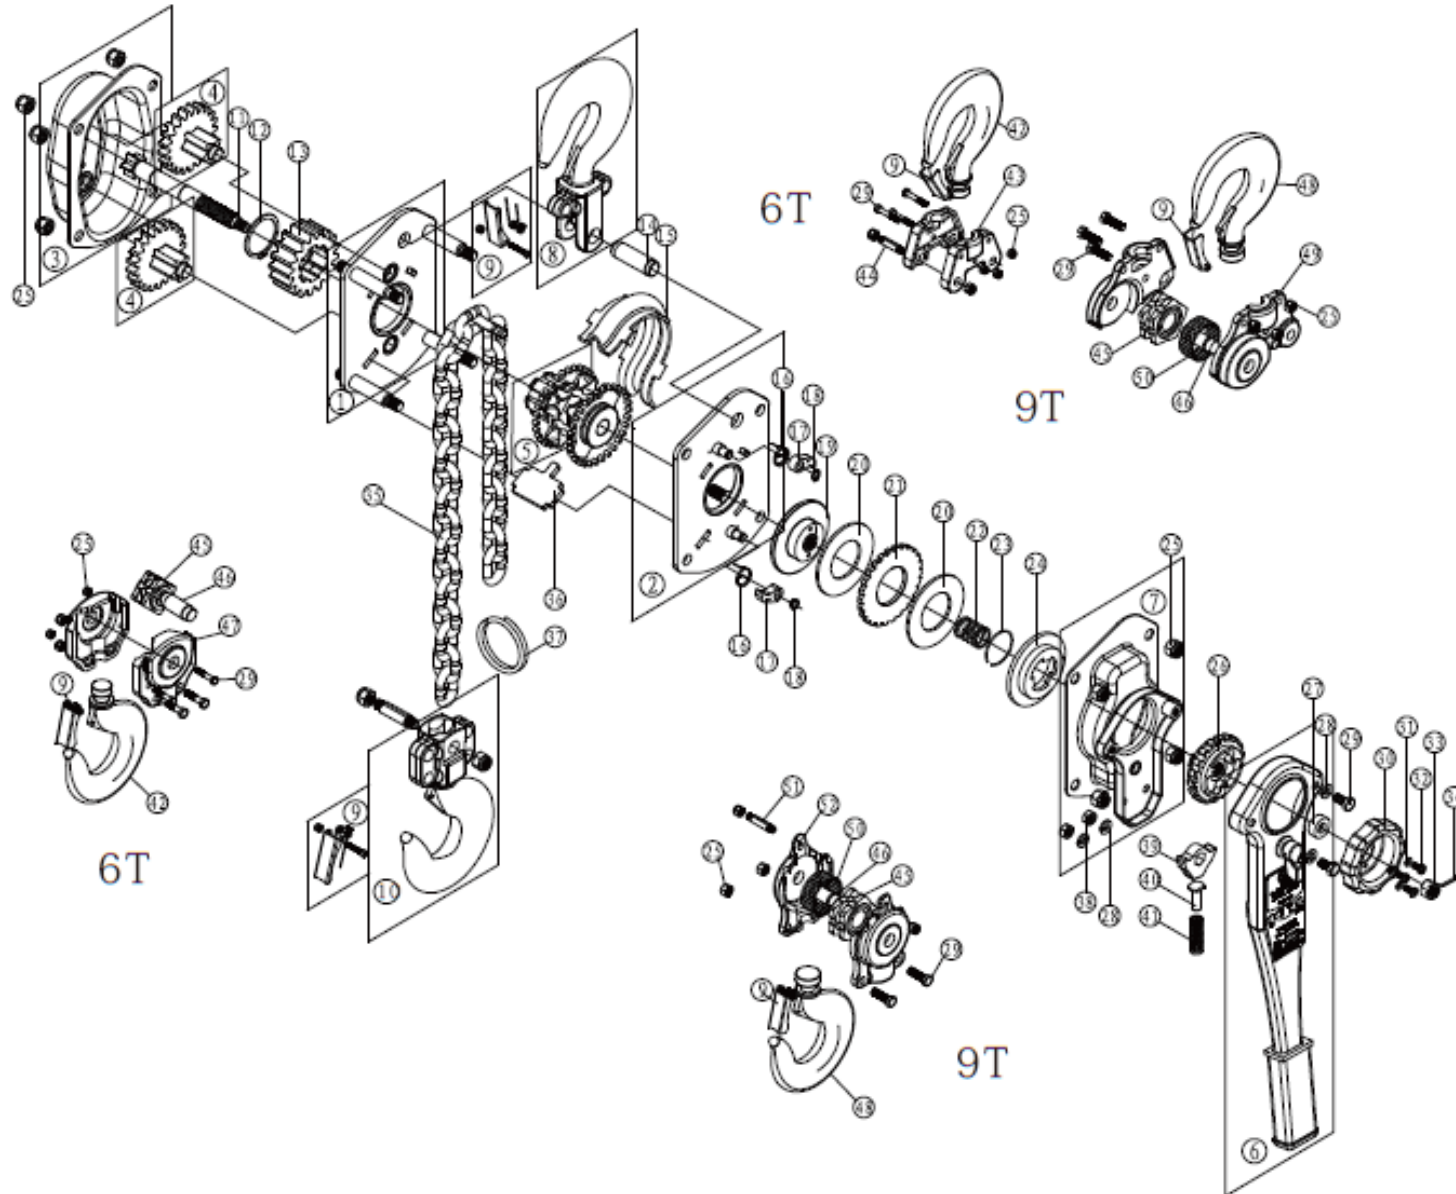

RÄJÄYTYSKUVA • SPRÄNGSKISS • EXPLODED VIEW

OSAT • DELAR • PARTS

No.	Parts Name	No.	Parts Name	No.	Parts Name
1	Gear Sider Plate Assembly	19	Brake Seat	37	Chain Ring
2	Brake Side Plate Assembly	20	Friction Disc	38	Hex Nut
3	Gear Case Assembly	21	Ratchet Disc	39	Reversing Pawl
4	Disc Gear Assembly	22	Clutch Spring	40	Spring Seat
5	Disc Gear Assembly	23	Snap Ring	41	Spring
6	Lever Handle Cover	24	Brake Ring	42	Top Hook-6t
7	Brake Cover	25	Lock Nut	43	Top Hook Frame Set-6t
8	Top Hook Assembly	26	Reversing Ratchet	44	Top Hook Pin-6t
9	Safety Latch Assembly	27	Bushing	45	Top Hook Wheel
10	Bottom Hook Assembly	28	Spring Washer	46	Bottom Hook Wheel Pin
11	Drive Shaft	29	Hex Head Screw	47	Bottom Hook Frame Set-6t
12	Snap Ring	30	Hand Wheel	48	Bottom Hook-9t
13	Splined Gear	31	Spring Washer	49	Top Hook Frame Set-9t
14	Top Hook Shaft	32	Cross Recessed Screw	50	Roller Needle
15	Chain Guide Cover	33	Castle Nut	51	Bottom Hook Pin-9t
16	Pawl Spring	34	Split Pin	52	Bottom Hook Frame Set-9t
17		35			
18		36			

Pawl

Load Chain

Snap Ring

Stripper