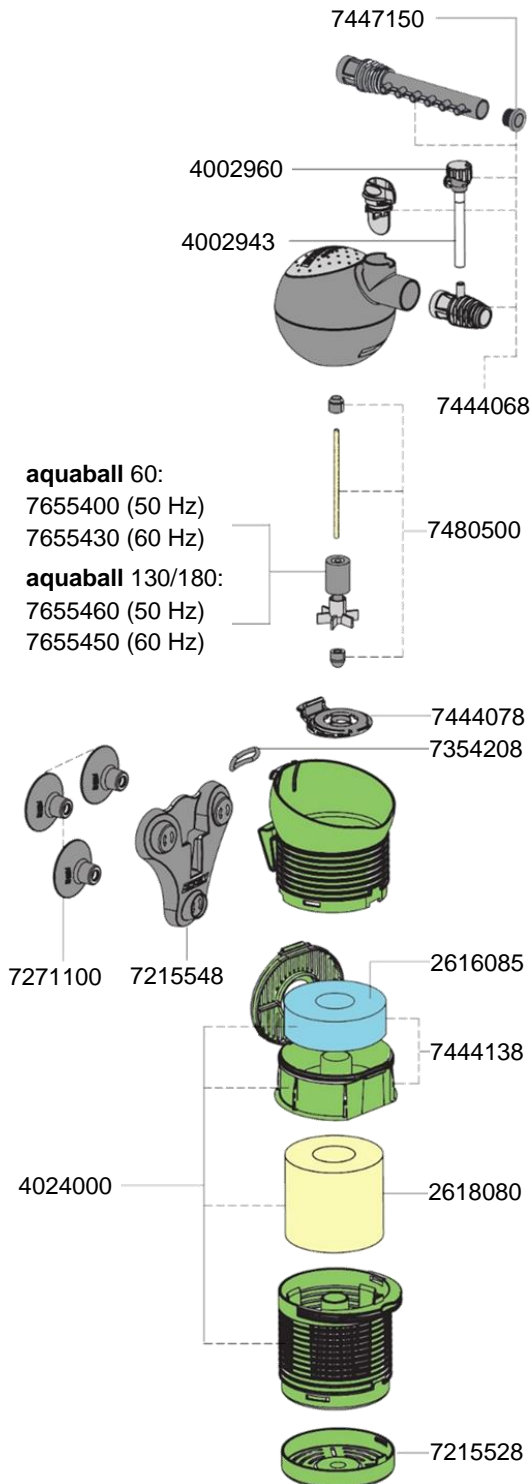

2401 Internal filter aquaball 60  
 2402 Internal filter aquaball 130  
 2403 Internal filter aquaball 180

Order no.	Spare part
2616085	Filter pad for media box (2 pieces)
2618080	Filter cartridge (2 pieces)
4002943	Hose $\varnothing$ 4/6 mm (3 m)
4002960	Air regulator
4024000	Up-grade-kit: Filter basket with filter cartridge and media box with filter pad (not shown)
7215528	Filter bottom
7215548	Holder
7271100	Suction cups (4 pieces)
7354208	Tensioning ring (3 pieces)
7444068	Power regulator with diffuser and spray bar
7444078	Pump cover with bushing
7444138	Media box with filter pad
7447150	Set pipe plug
7480500	Shaft with bushings
7655400	Impeller (50 Hz) for <b>aquaball 60</b> (type 2401)
7655430	Impeller (60 Hz) for <b>aquaball 60</b> (type 2401)
7655450	Impeller (60 Hz) for <b>aquaball 130 and 180</b> (type 2402 and 2403)
7655460	Impeller (50 Hz) for <b>aquaball 130 and 180</b> (type 2402 and 2403)