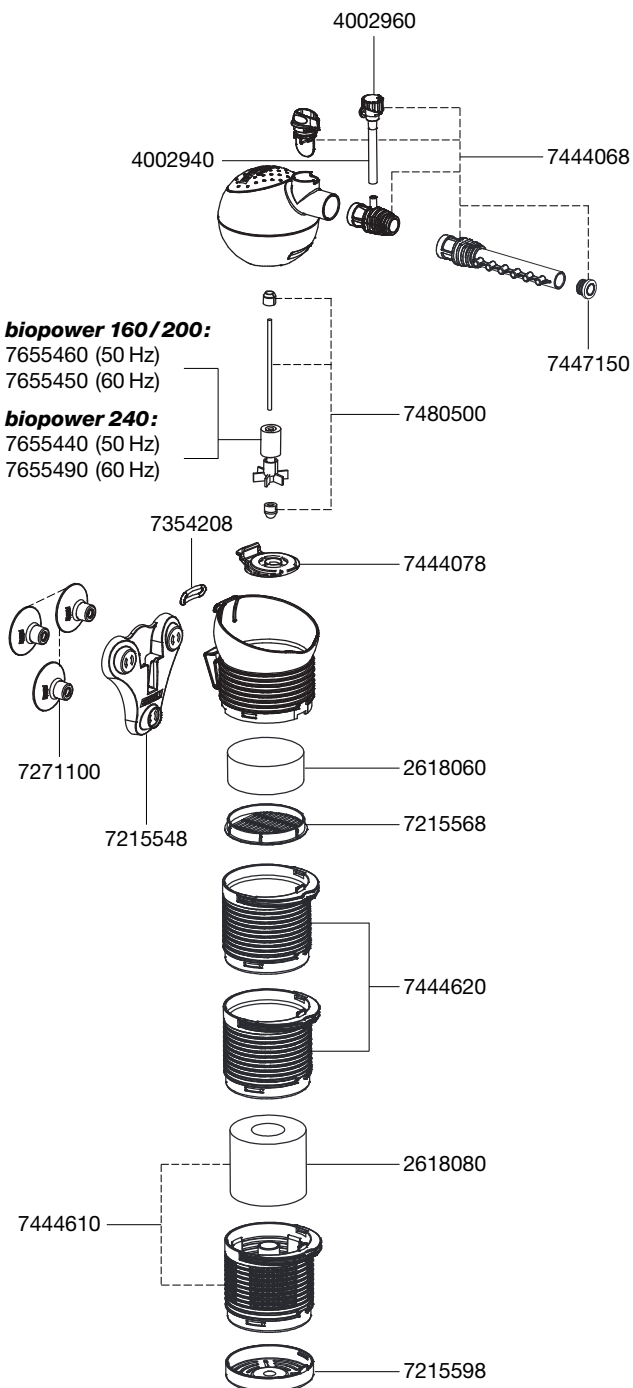

2411 Internal filter – biopower 160

2412 Internal filter – biopower 200

2413 Internal filter – biopower 240

Spare parts. Subject to change without prior notice.

biopower 160, 200, 240

Order no.	Spare part
2618060	Fine filter cartridge (2 pieces)
2618080	Prefilter cartridge (2 pieces)
4002940	Hose ø 4/6 mm
4002960	Air regulator
7215548	Holder
7215598	Filter bottom
7215568	Cover grate
7271100	Suction cup (4 pieces)
7354208	Tensioning ring (3 pieces)
7444068	Power regulator with diffuser and jet pipe
7444078	Pump cover with bushing
7444610	Prefilter and prefilter cartridge
7444620	Filter canister
7447150	Pipe plug
7480500	Shaft with bushings
7655440	Impeller (50 Hz) for 2413
7655450	Impeller (60 Hz) for 2411 and 2412
7655460	Impeller (50 Hz) for 2411 and 2412
7655490	Impeller (60 Hz) for 2413