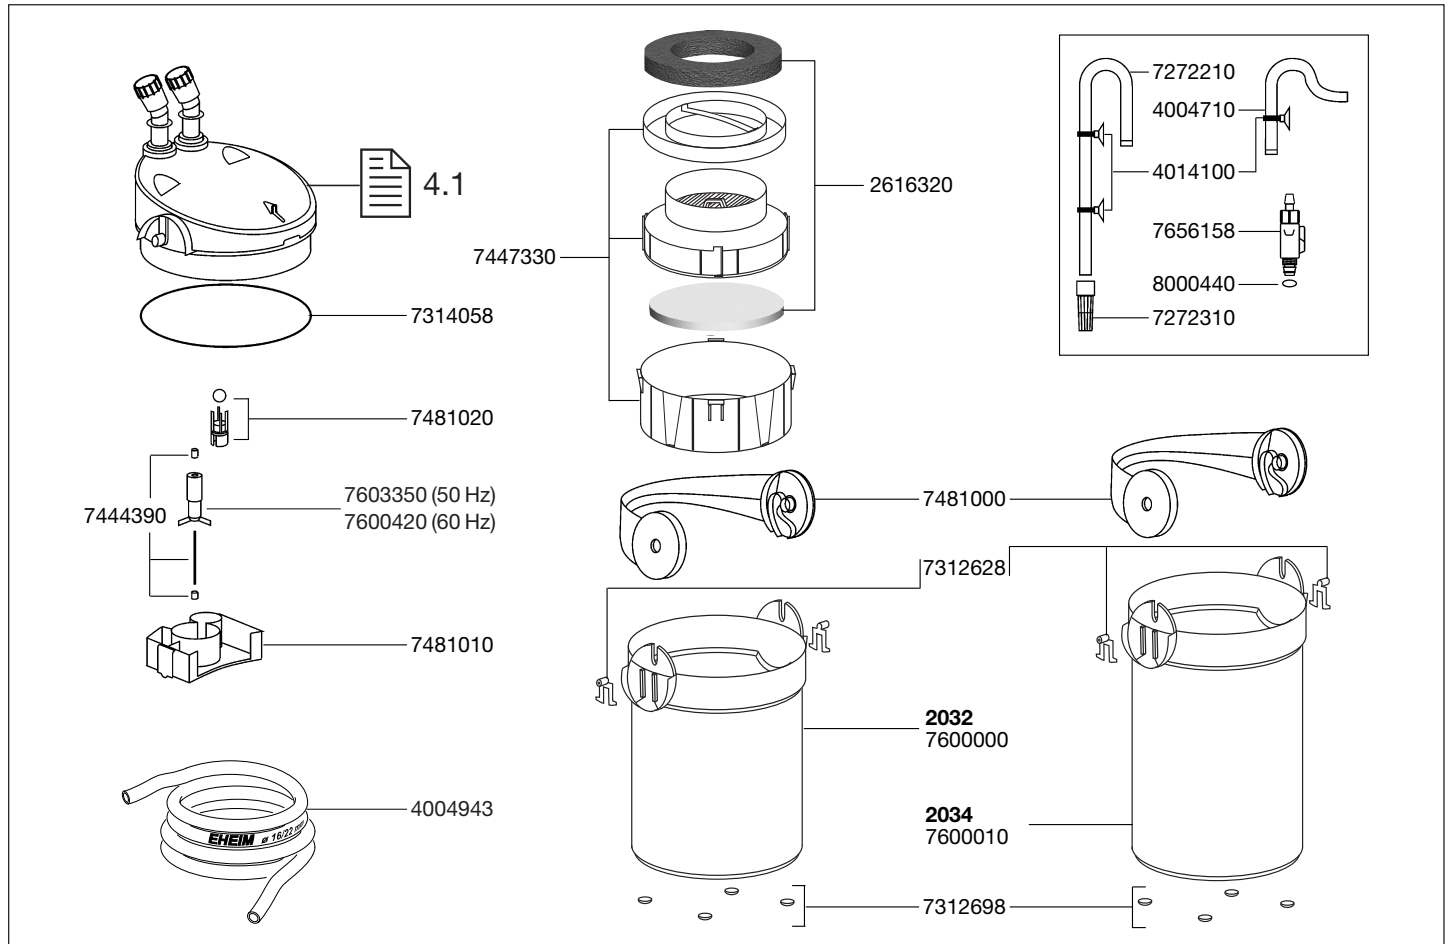

Spare parts. Subject to change without prior notice.

| Order no. | Spare part   |
|-----------|--|
| 2616320   | Set: Prefilter pad (1 x) and fine filter pads (4 pcs.) |
| 4004943   | Hose, suction and pressure side ø 12/16 mm (3 m)       |
| 4004710   | Outlet pipe  |
| 4014100   | Suction cup with clip (2 pcs.)                         |
| 7272210   | Intake pipe  |
| 7272310   | Inlet strainer   |
| 7312628   | Handle connector (2 pcs.)                              |
| 7312698   | Rubber feet (4 pcs.)                                   |
| 7314058   | Sealing ring with special coating                      |

| Order no. | Spare part                                      |
|-----------|---|
| 7444390   | Shaft with bushings                             |
| 7447330   | Prefilter with filter media container and cover |
| 7481000   | Multi-function lever with slot                  |
| 7481010   | Pump chamber with bushing                       |
| 7481020   | Ball with ball cage                             |
| 7600000   | Filter canister 2032                            |
| 7600010   | Filter canister 2034                            |
| 7600420   | Impeller (60 Hz for 2032 / 2034)                |
| 7603350   | Impeller (50 Hz for 2032 / 2034)                |
| 7656158   | Shut-off tap                                    |
| 8000440   | Set: Sealing ring for shut-off tap              |