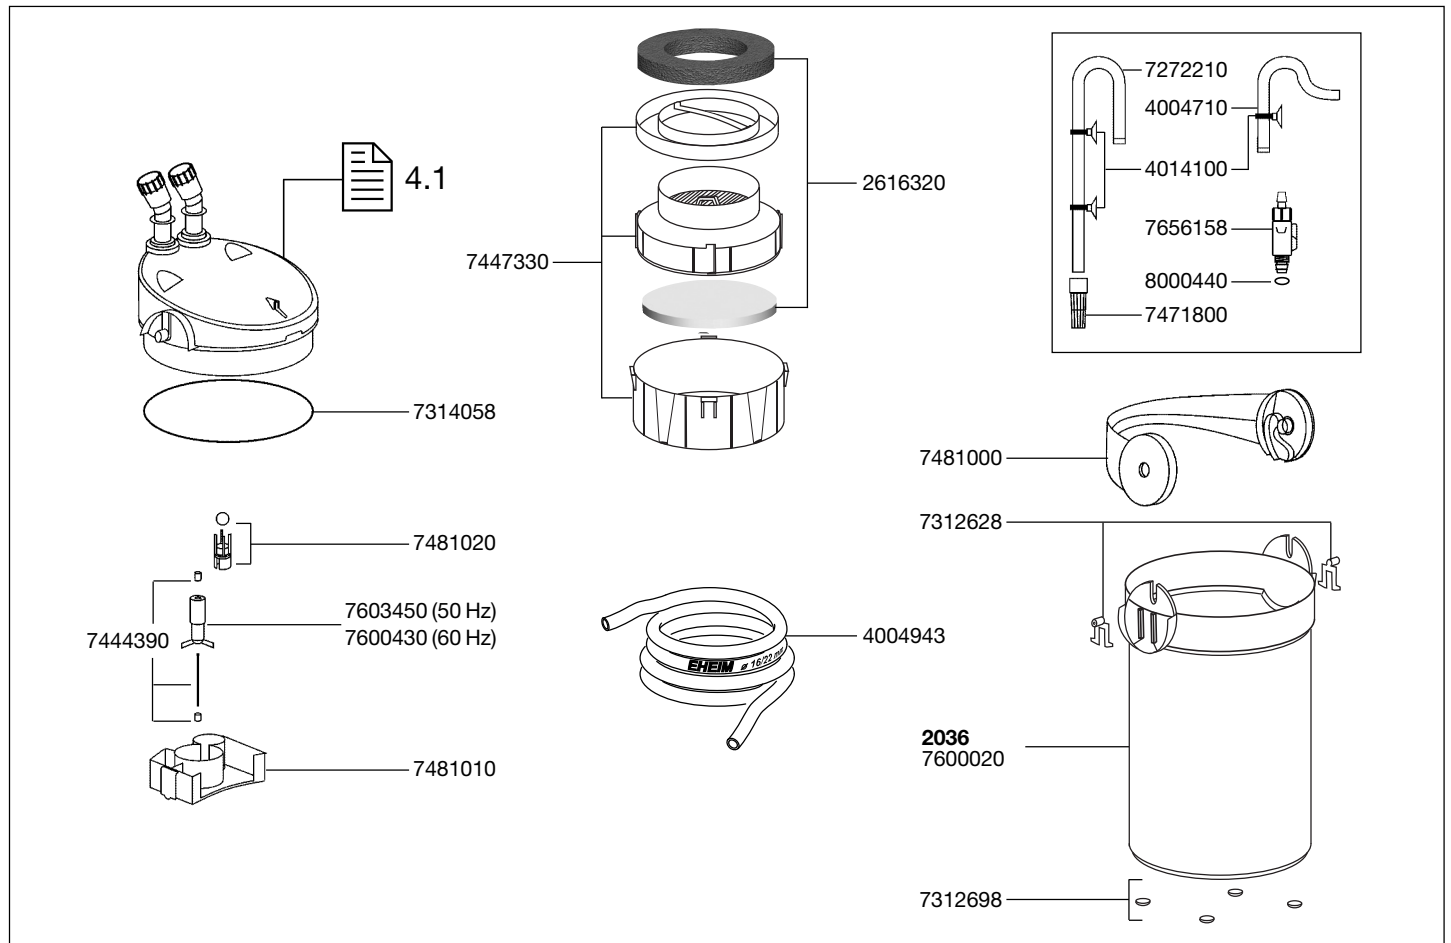

Spare parts. Subject to change without prior notice.

Order no.	Spare part
2616320	Set: Prefilter pad (1 x) and fine filter pads (4 pcs.)
4004943	Hose, suction and pressure side ø 12/16 mm (3 m)
4004710	Outlet pipe
4014100	Suction cup with clip (2 pcs.)
7272210	Intake pipe
7312628	Handle connector (2 pcs.)
7312698	Rubber feet (4 pcs.)
7314058	Sealing ring with special coating

Order no.	Spare part
7444390	Shaft with bushings
7447330	Prefilter with filter media container and cover
7471800	Inlet strainer
7481000	Multi-function lever with slot
7481010	Pump chamber with bushing
7481020	Ball with ball cage
7600020	Filter canister 2036
7600430	Impeller (60 Hz for 2036)
7603450	Impeller (50 Hz for 2036)
7656158	Shut-off tap
8000440	Set: Sealing ring for shut-off tap